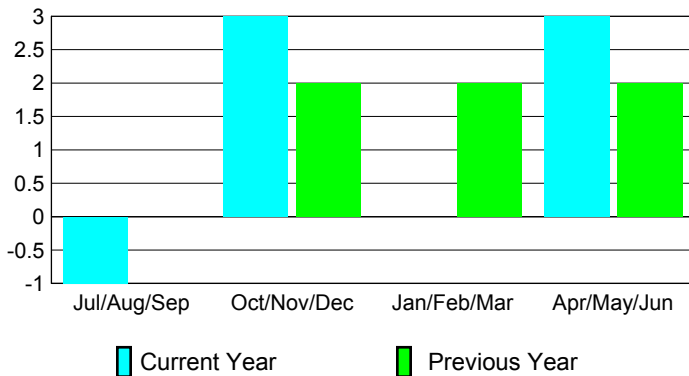

2009-2010 GMT Quarterly Report for District (or Undistricted) **District 324C7**

GMT: Adv K G RAMA KRISHNA MUR

Location: INDIA

GMT CA: 6

CLUBS

**Club Results
2009-2010**

**Clubs
2008-2009**

Month	New Club Goal	Actual New Clubs	Actual Dropped Clubs	Gain/Loss of Clubs	Gain/Loss of Clubs
Jul/Aug/Sep	2	0	-1	-1	0
Oct/Nov/Dec	2	3	0	3	2
Jan/Feb/Mar	2	0	0	0	2
Apr/May/June	0	3	0	3	2
Totals	6	6	-1	5	6

Club Results 2009-2010

Goal, New, Dropped, Gain/Loss

Comparison of Club Gain/Loss

Current Year Compared to the Previous Year

YTD Status Quo Clubs 2009-2010

Status Quo Clubs Compared to Status Quo Members

MEMBERSHIP