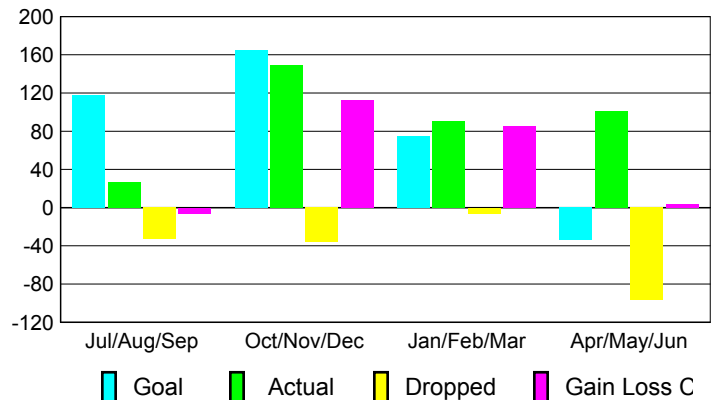

Membership Results 2009-2010

Goal, New, Dropped, Gain/Loss

Comparison of Membership Gain/Loss

Current Year Compared to the Previous Year