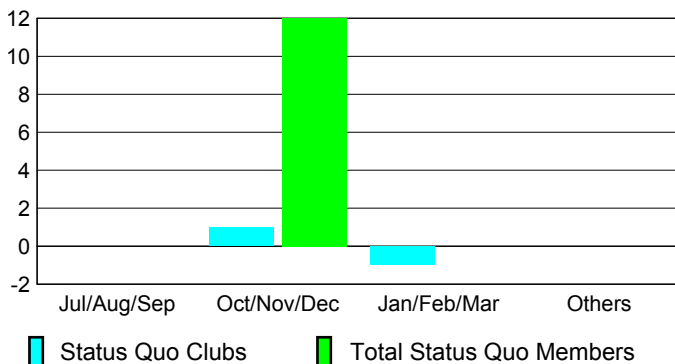

Club Results 2009-2010

Goal, New, Dropped, Gain/Loss

Comparison of Club Gain/Loss

Current Year Compared to the Previous Year

YTD Status Quo Clubs 2009-2010

Status Quo Clubs Compared to Status Quo Members

MEMBERSHIP

**Membership Results
2009-2010**

**Membership
2008-2009**

Month	Net Memb Goal	Actual New Memb	Actual Dropped Memb	Gain/Loss of Memb	Gain/Loss of Memb
Jul/Aug/Sep	118	27	-33	-6	-3
Oct/Nov/Dec	165	149	-36	113	195
Jan/Feb/Mar	75	91	-6	85	33
Apr/May/June	-34	101	-97	4	-55
Totals	324	368	-172	196	170