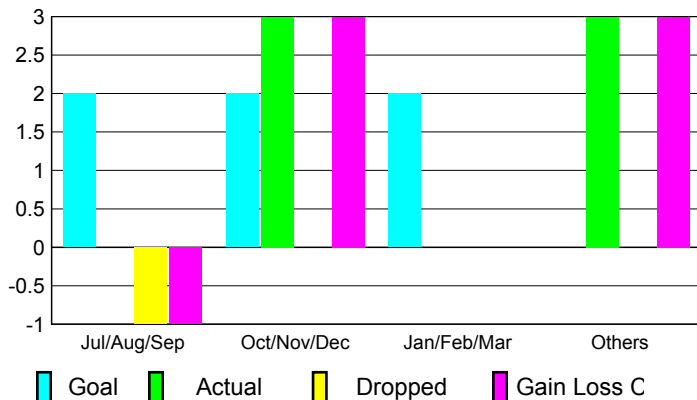

2009-2010 GMT Quarterly Report for District (or Undistricted) **District 324C7**

GMT: Adv K G RAMA KRISHNA MUR

Location: INDIA

GMT CA: 6

CLUBS

**Club Results
2009-2010**

**Clubs
2008-2009**

Month	New Club Goal	Actual New Clubs	Actual Dropped Clubs	Gain/Loss of Clubs	Gain/Loss of Clubs
Jul/Aug/Sep	2	0	-1	-1	0
Oct/Nov/Dec	2	3	0	3	2
Jan/Feb/Mar	2	0	0	0	2
Apr/May/June	0	3	0	3	2
Totals	6	6	-1	5	6

Club Results 2009-2010

Goal, New, Dropped, Gain/Loss

Comparison of Club Gain/Loss

Current Year Compared to the Previous Year

YTD Status Quo Clubs 2009-2010

Status Quo Clubs Compared to Status Quo Members

MEMBERSHIP