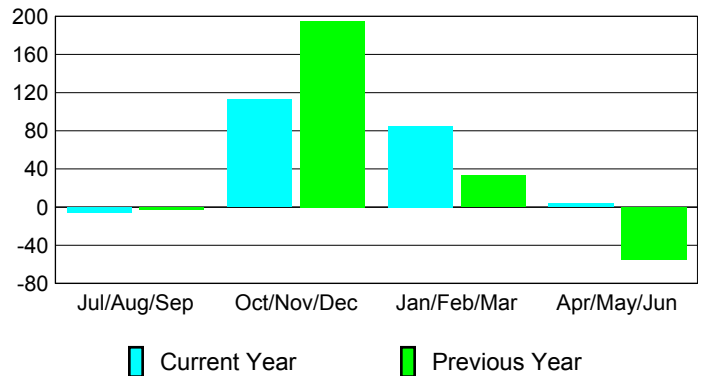

**Membership Results
2009-2010**

**Membership
2008-2009**

Month	Net Memb Goal	Actual New Memb	Actual Dropped Memb	Gain/Loss of Memb	Gain/Loss of Memb
Jul/Aug/Sep	118	27	-33	-6	-3
Oct/Nov/Dec	165	149	-36	113	195
Jan/Feb/Mar	75	91	-6	85	33
Apr/May/June	-34	101	-97	4	-55
Totals	324	368	-172	196	170

Membership Results 2009-2010

Goal, New, Dropped, Gain/Loss

Comparison of Membership Gain/Loss

Current Year Compared to the Previous Year

Gender Comparison 2009-2010

Jul/Aug/Sep

Oct/Nov/Dec

Jan/Feb/Mar

Apr/May/June

Male

Female